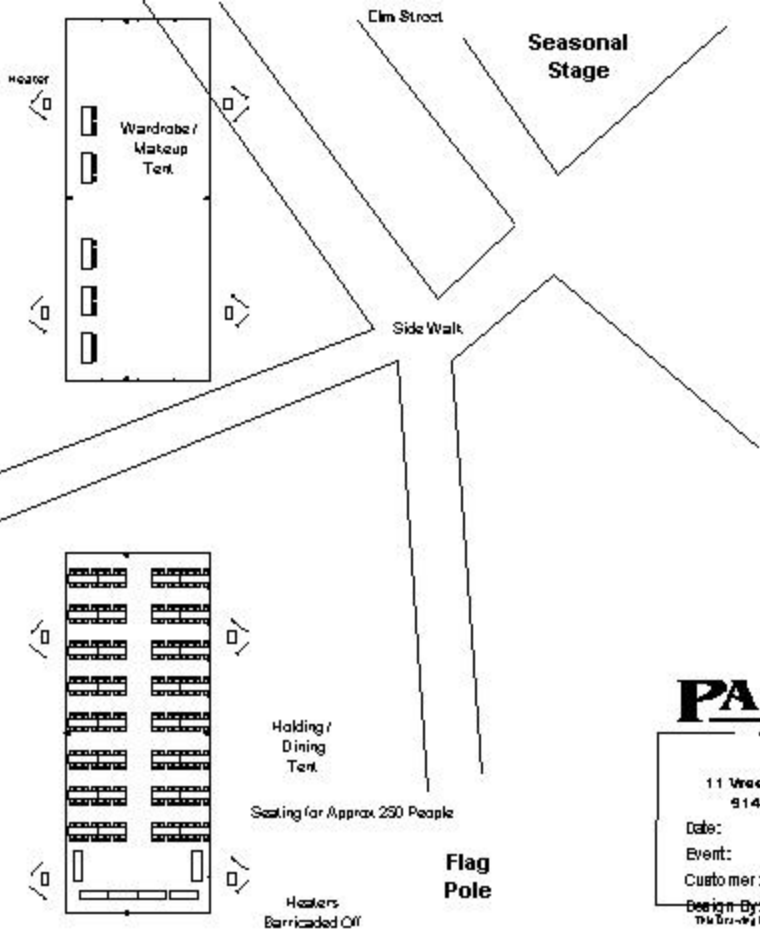

Electric Box

C
a
m
p
e
r
P
a
r
k
i
n
g

Electric Box

Basic Site Plan of Park

Proposed Layout - Subject to Change
Drawing Not to Scale

PARTY LINE
Tent Rentals

11 Weeland Avenue, Elmsford, NY 10523
914-592-1200 Fax 914-592-1635

Date: November 1, 2002
 Event: Location - Yale New Haven
 Customer: Smile Productions
 Design By: Kenny Puff

The Party Line Tent Rentals - All Rights Reserved. Copy Right 2002

Sample Layout: Smiles Production

Generator

OO Propane Tanks

□ Heater

door

door

Grass - Lawn Area

Note: side walls can be opened every 10' for extra doorways

PARTY LINE

C
A
R
P
O
O
L

Catering
Truck

Drive Way

door

1 - 50' x 100' Rope & Pole Tent

40 - Tables of 10

9 - Tables for Buffet

Ridgewood Avenue